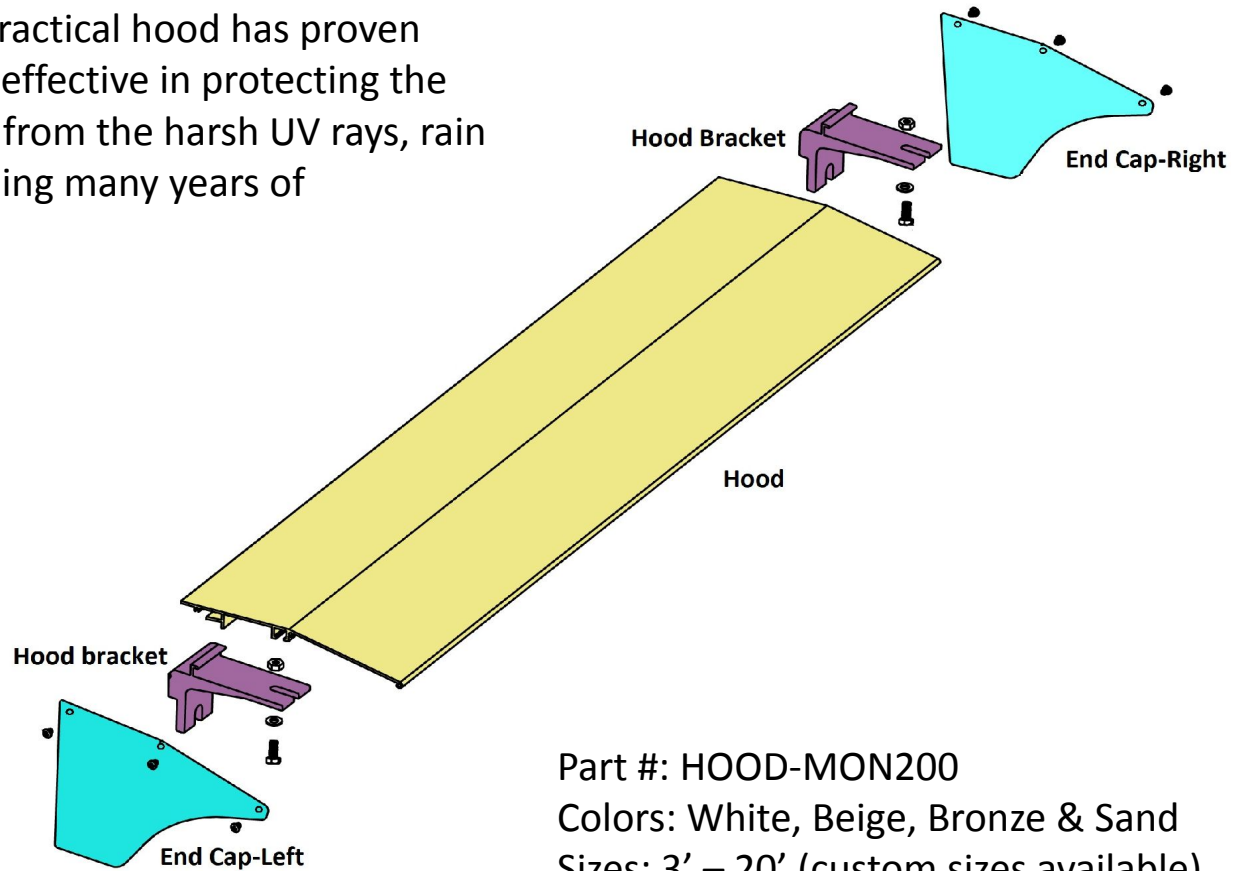

Open Style Hood

This simple yet practical hood has proven itself to be quite effective in protecting the fabric and frame from the harsh UV rays, rain and snow, providing many years of enjoyment.

Part #: HOOD-MON200

Colors: White, Beige, Bronze & Sand

Sizes: 3' – 20' (custom sizes available)